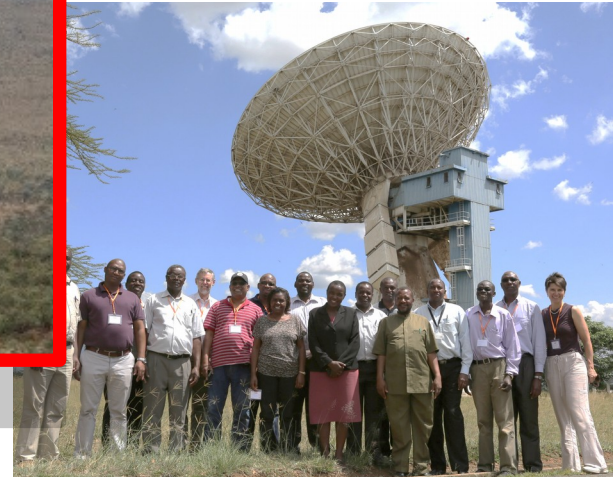

Taskbar and System Tray:

- Search: Type here to search
- Taskbar icons: Edge, File Explorer, Mail, Store, Task View, Network, Volume, Battery
- System Tray: Peak Suppression: File (GPS: not connected) Average: 20/20 11244 ms 355/s 36103 (HF-6065), 11:54, 24/11/2017, 3 notifications

ASUS

LONGONOT II
THIS ANTENNA WAS OFFICIALLY OPENED
BY
H.E. THE HON. DANIEL T. ARAP MOI, C.G.H. M.P.
PRESIDENT OF THE REPUBLIC OF KENYA
AND
COMMANDER - IN - CHIEF OF THE ARMED FORCES
ON
26th MARCH 1981

**EAST AFRICAN EXTERNAL TELECOMMUNICATIONS COMPANY LIMITED
LONGONOT SATELLITE COMMUNICATIONS STATION**

THIS STATION WAS OFFICIALLY OPENED BY THE
PRESIDENT OF THE REPUBLIC OF KENYA

HIS EXCELLENCY MZEE JOMO KENYATTA, C.G.H., M.P.
ON NOVEMBER 12TH 1970.

LONGONOT II

THIS ANTENNA WAS OFFICIALLY OPENED

BY

H.E. THE HON. DANIEL T. ARAP MOI, C.G.H. M.P.

PRESIDENT OF THE REPUBLIC OF KENYA

AND

COMMANDER-IN-CHIEF OF THE ARMED FORCES

ON